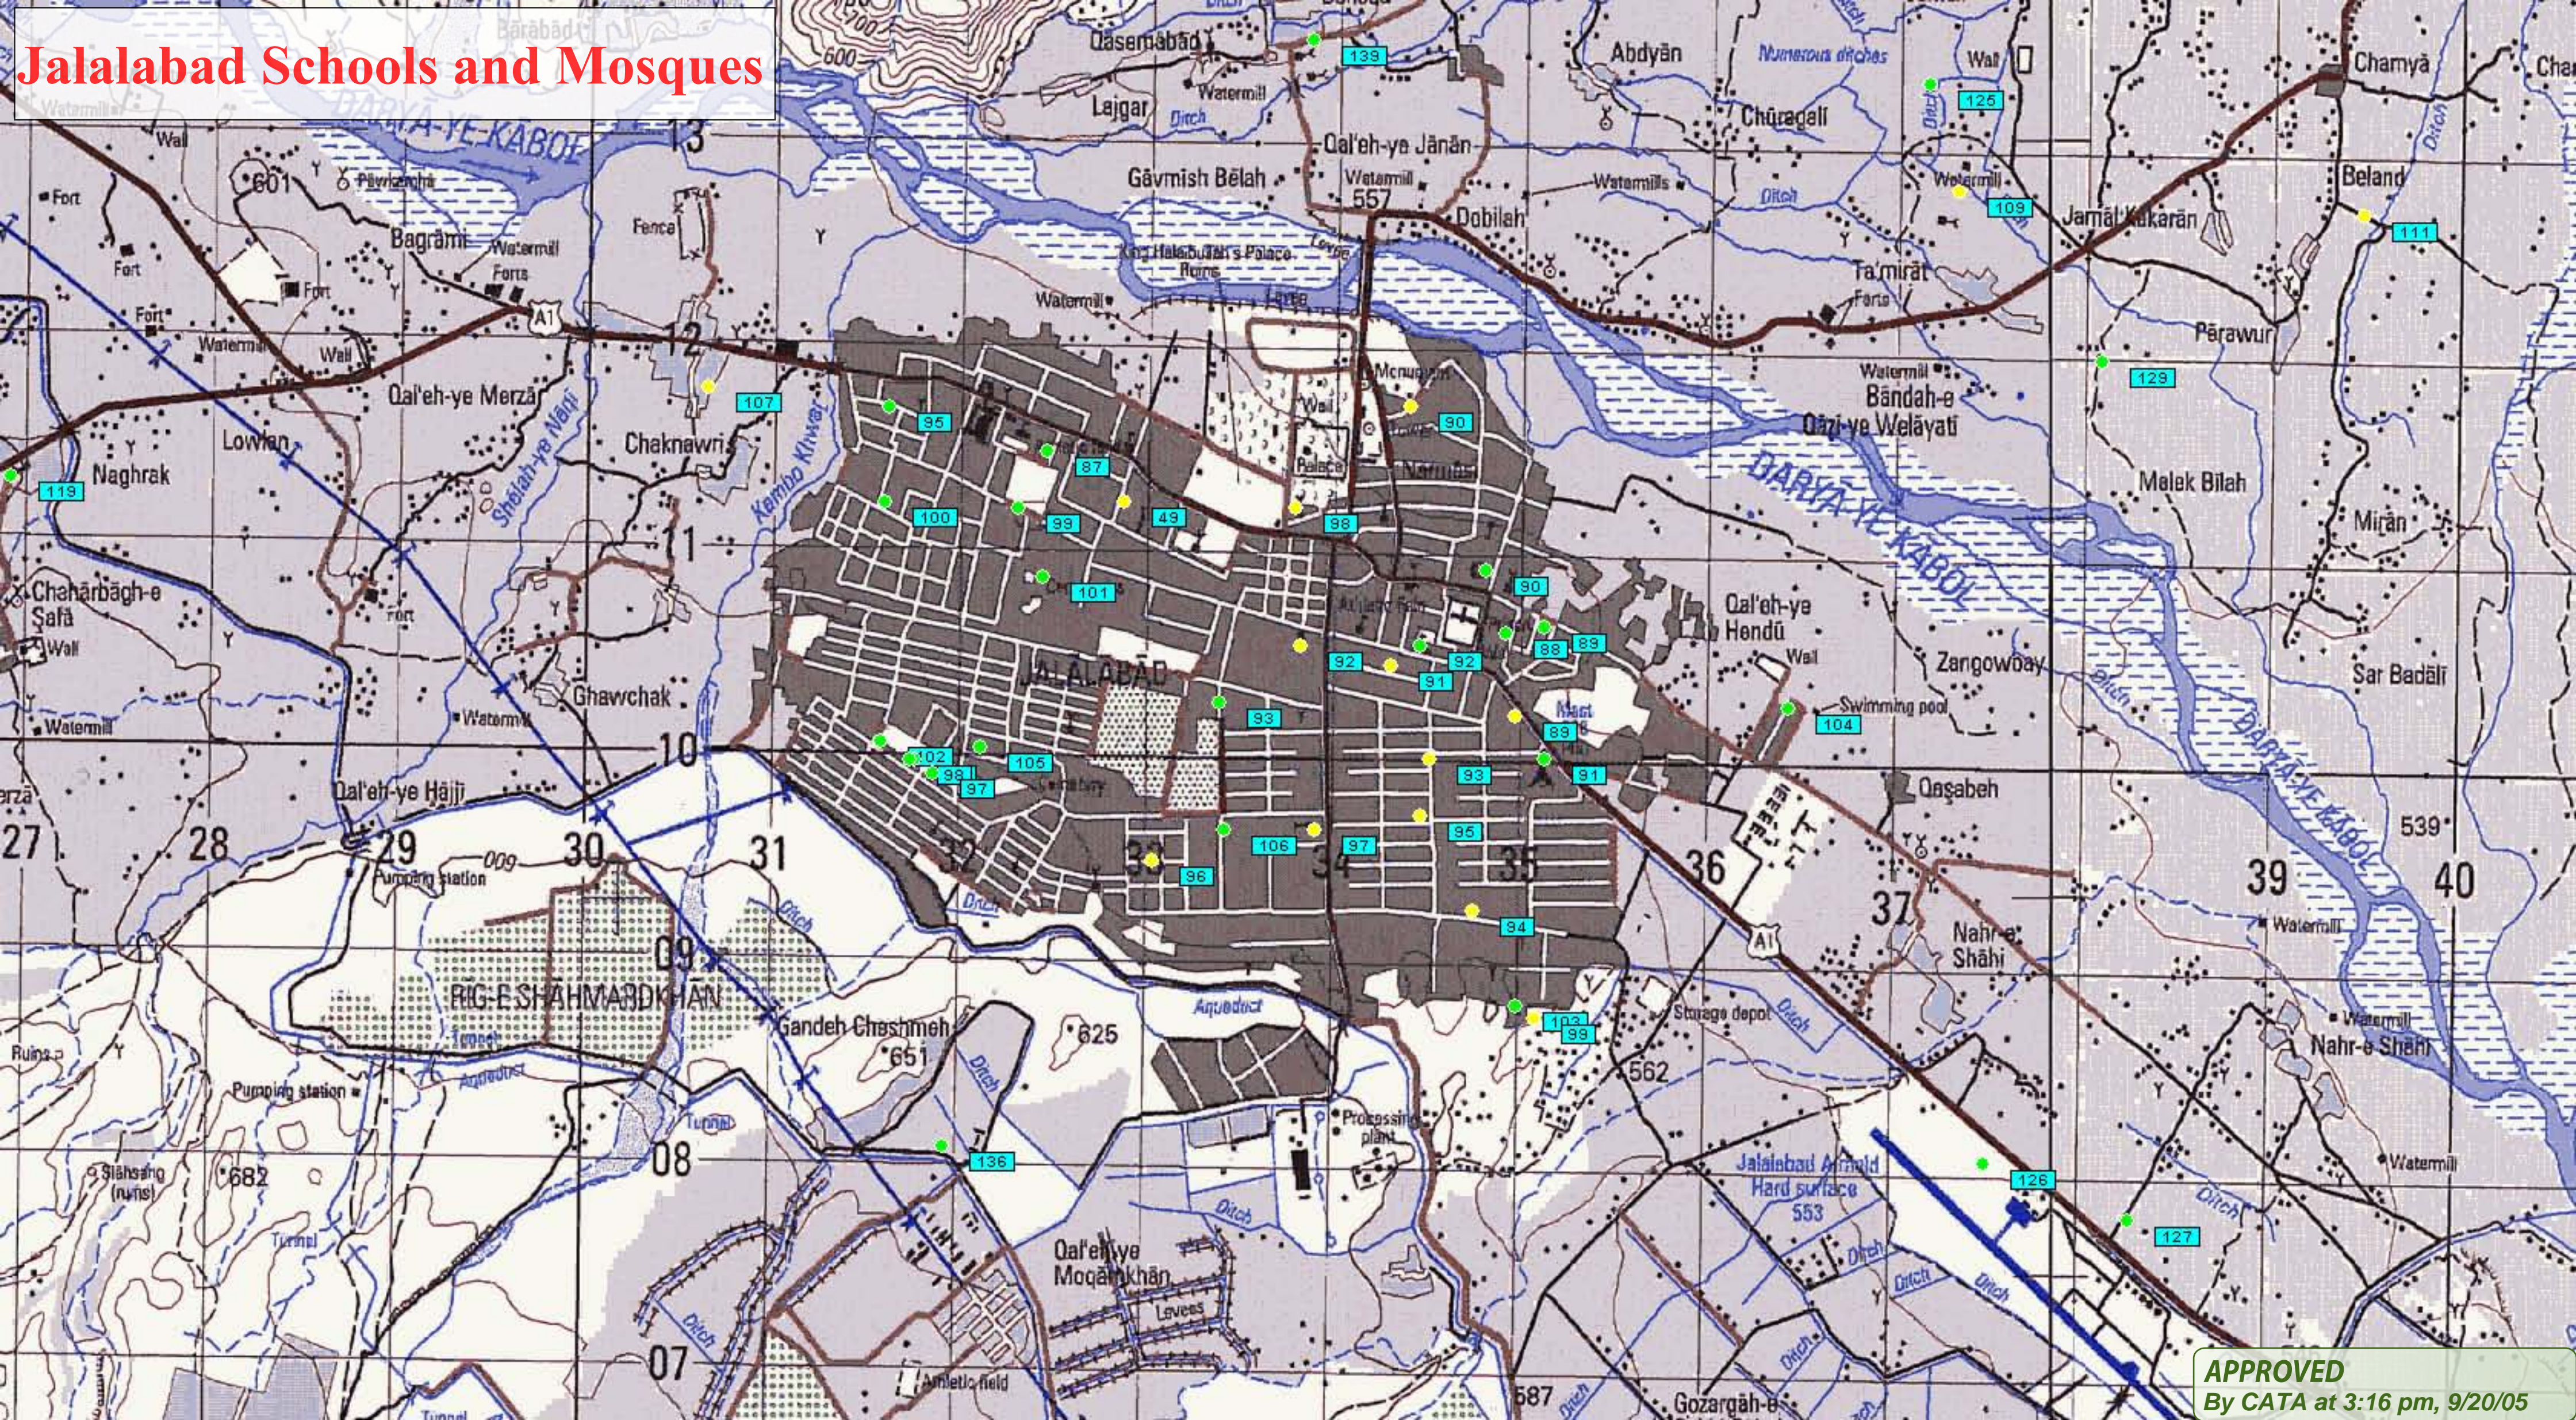

Jalalabad Schools and Mosques