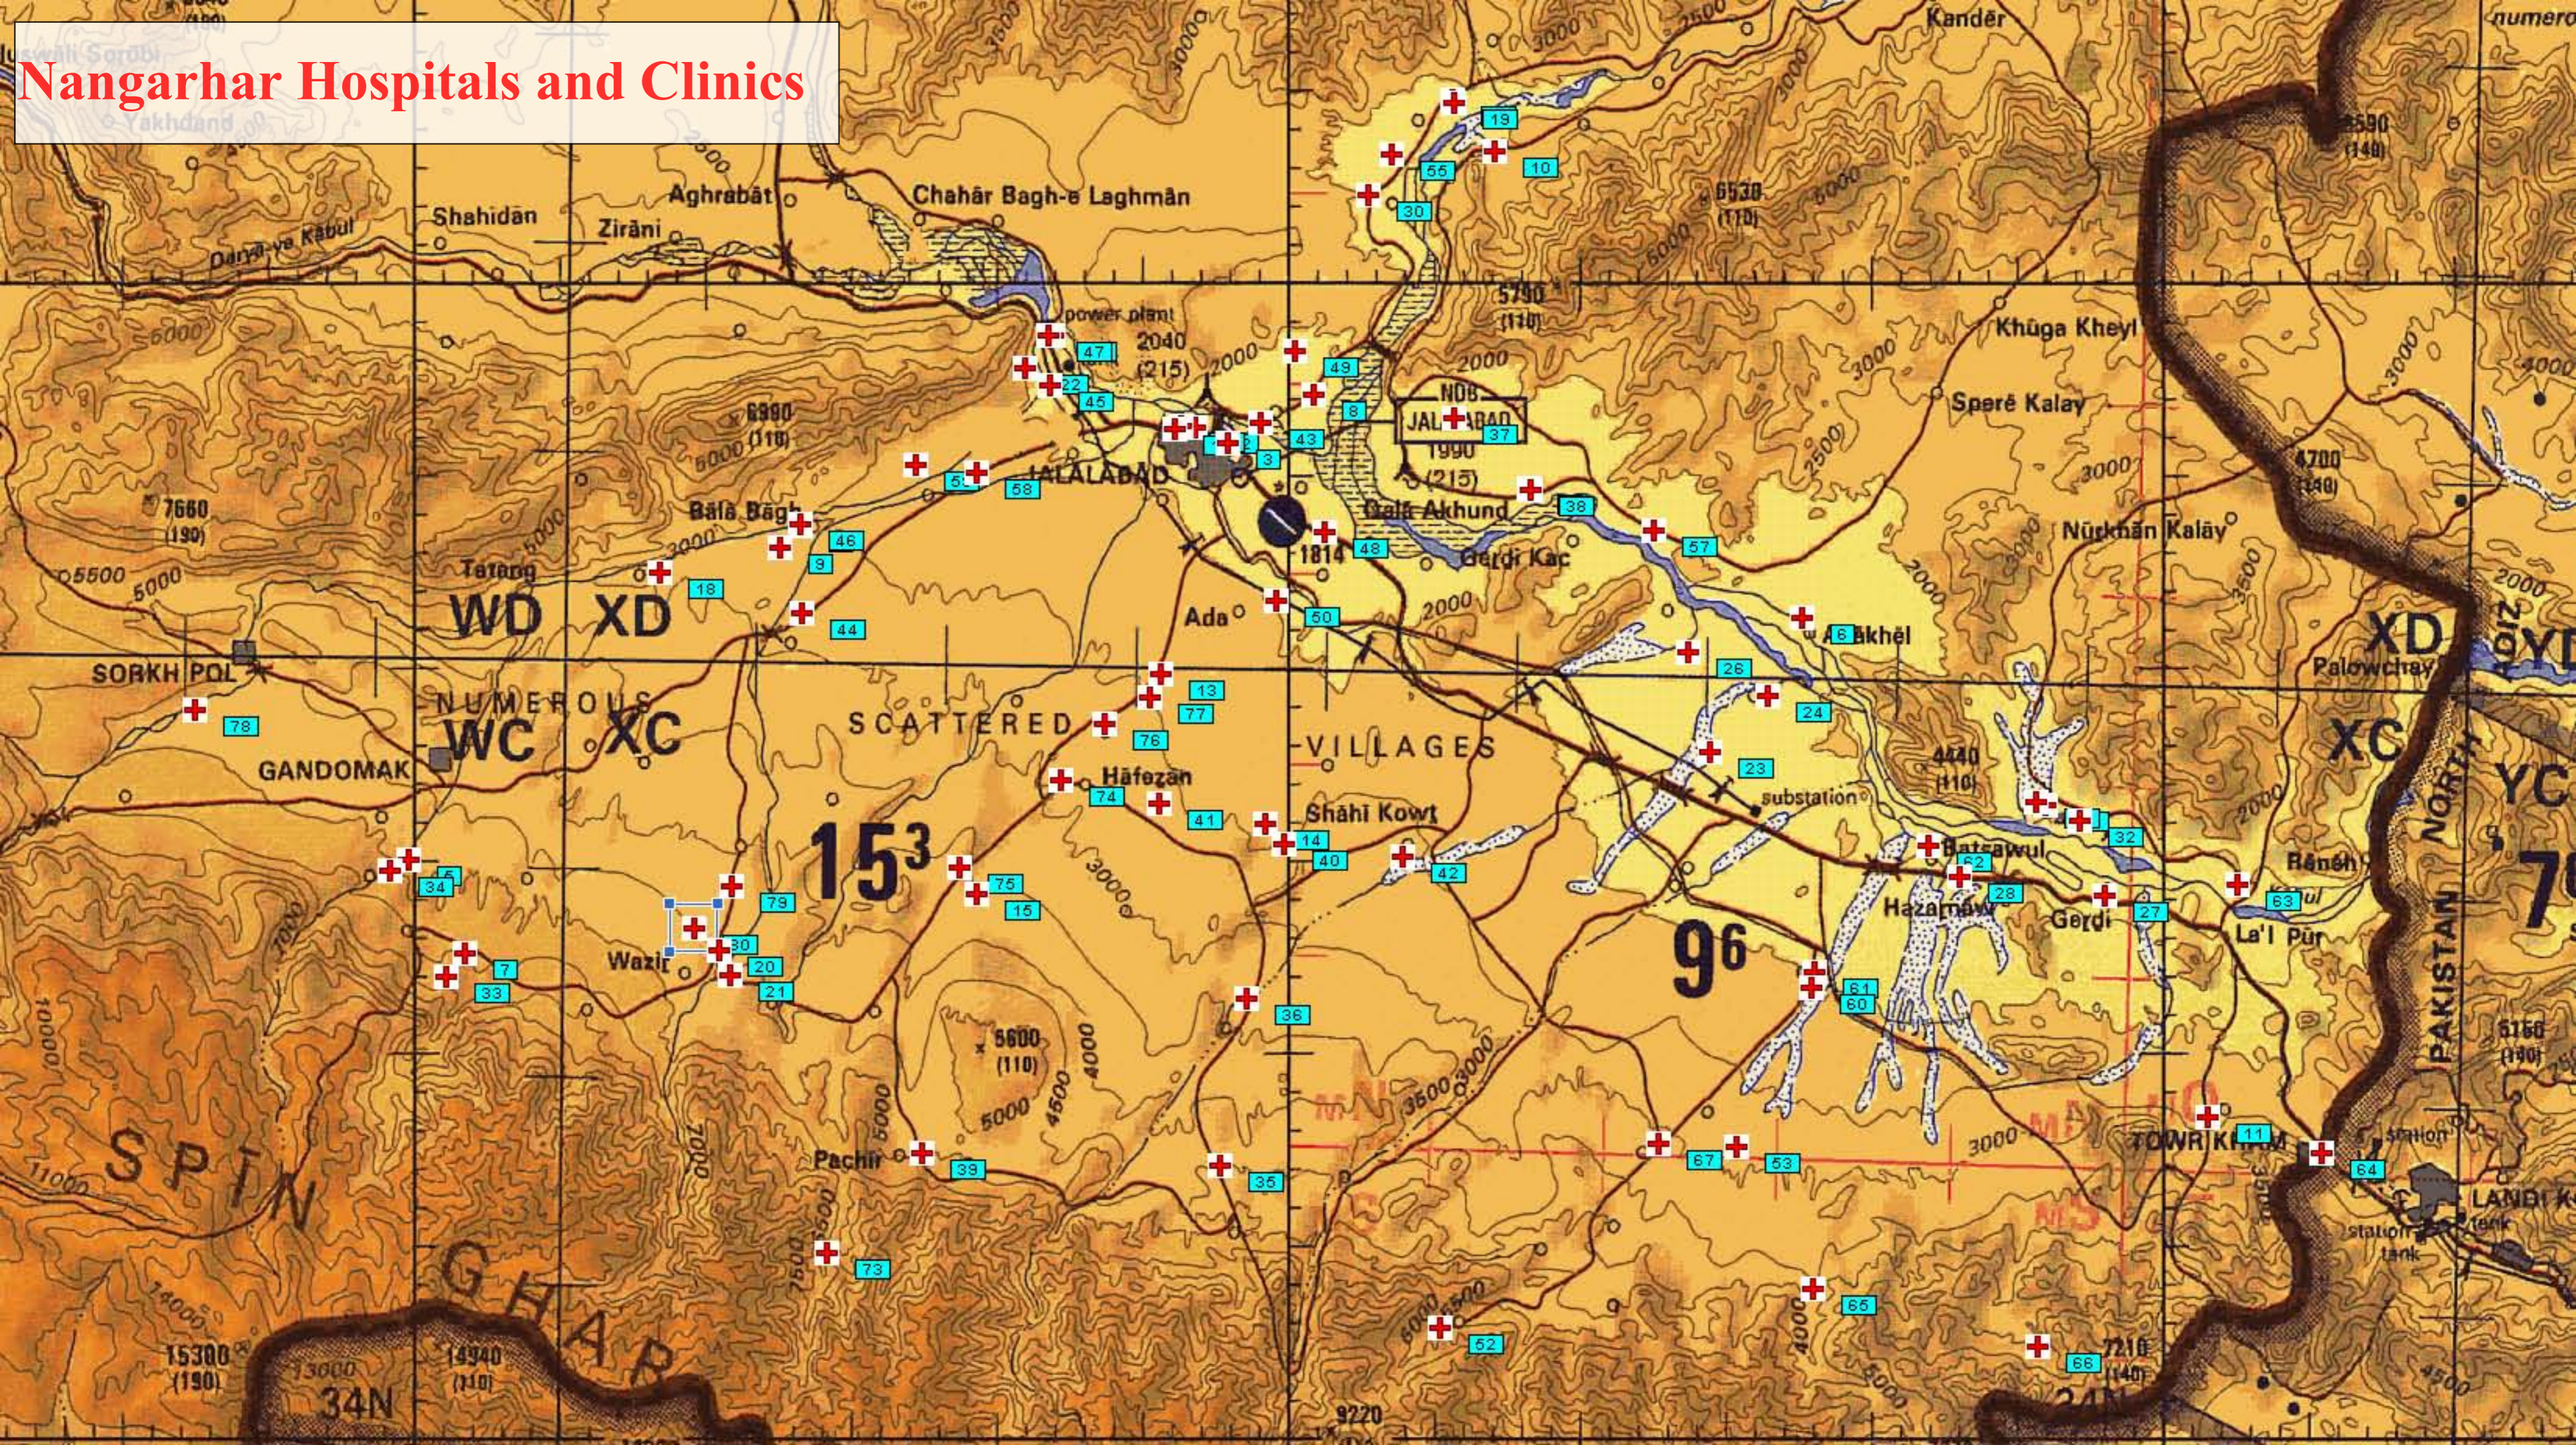

Nangarhar Hospitals and Clinics