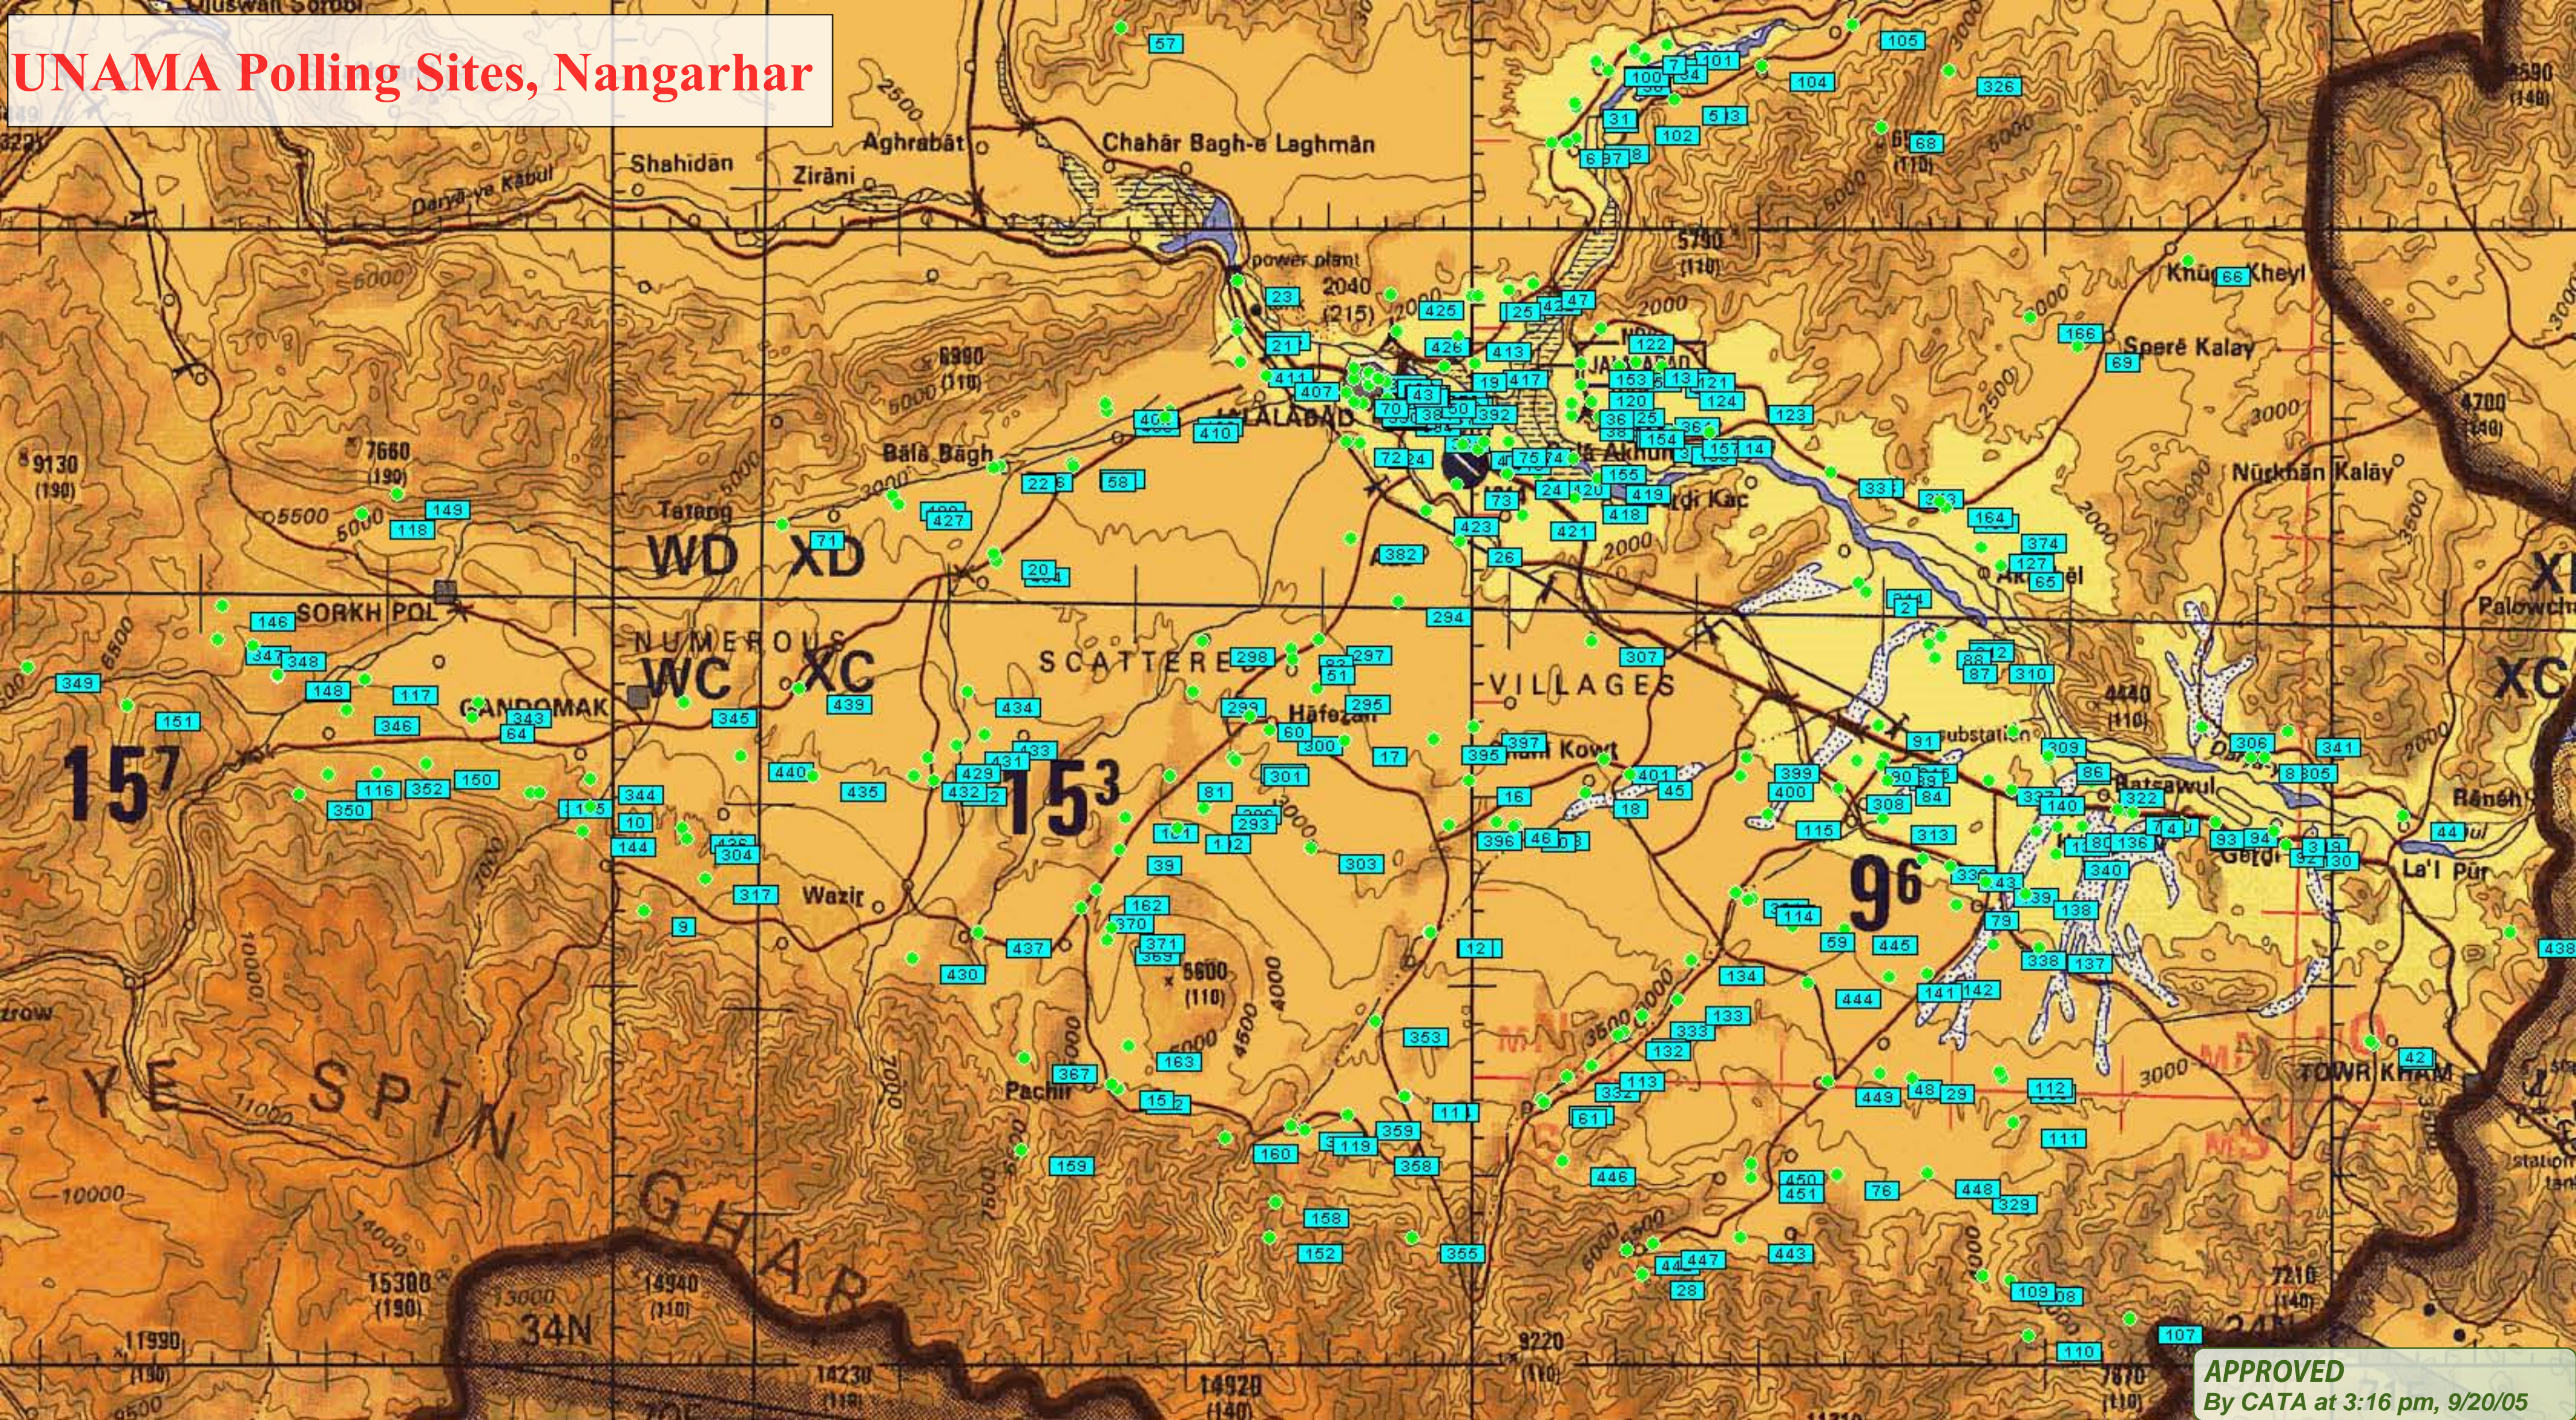

UNAMA Polling Sites, Nangarhar