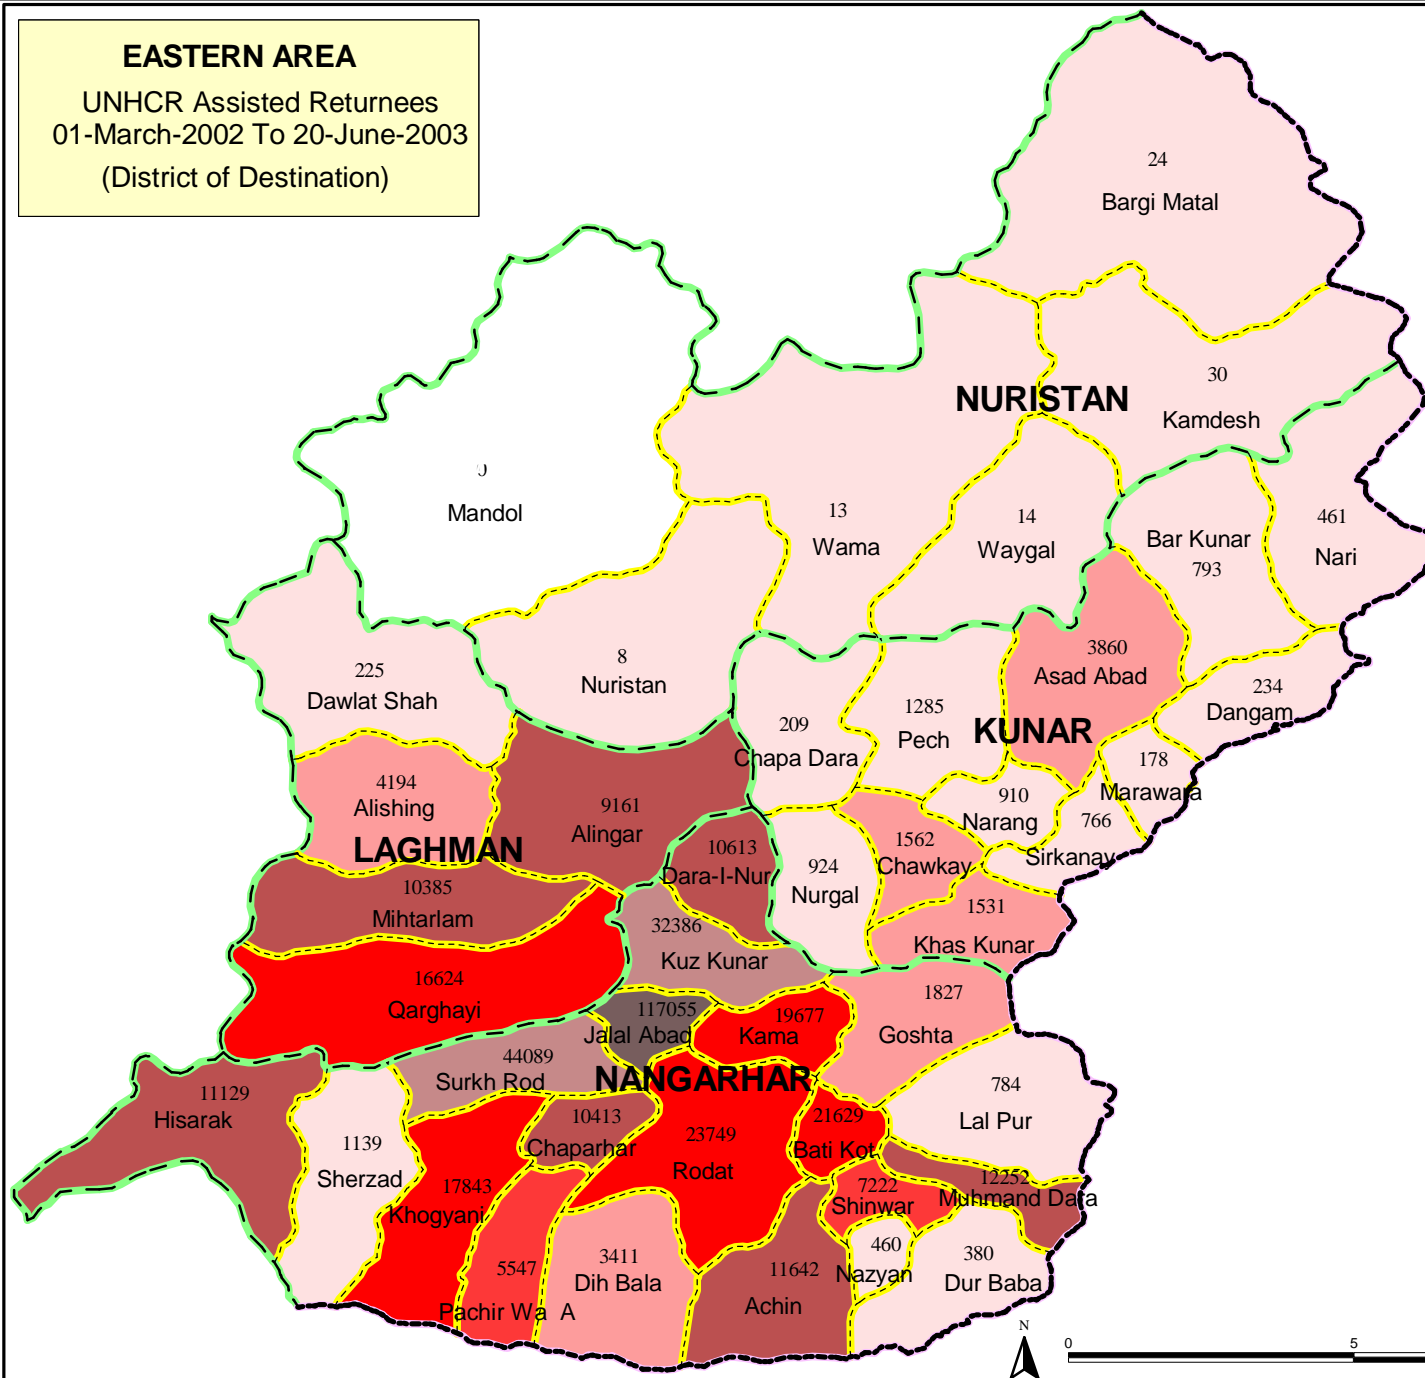

EASTERN AREA

UNHCR Assisted Returnees
01-March-2002 To 20-June-2003
(District of Destination)

LEGEND

BOUNDARIES

- International
- Province
- District

No. Returnees (Individual)

No Data
1 - 1500
1501 - 5000
5001 - 8500
8501 - 15000
15001 - 25000
25001 - 50000
50001 - 120000

Level
3860 No. Returnees

Note:

The boundaries and names on the map do not imply Official Endorsement or Acceptance by the United Nation.

For Standardization purpose AIMS uses the 32 Province 329 Districts boundary model.

For further information contact AIMS
E-mail: info@aims.org.af
Web site: www.aims.org.af

Project No : JAL0803/20/I

Data Source: UNHCR Sub Office Jalalabad

DATED: August 2003

Coordinates: Geographic Decimal Degree
Datum: WGS 84