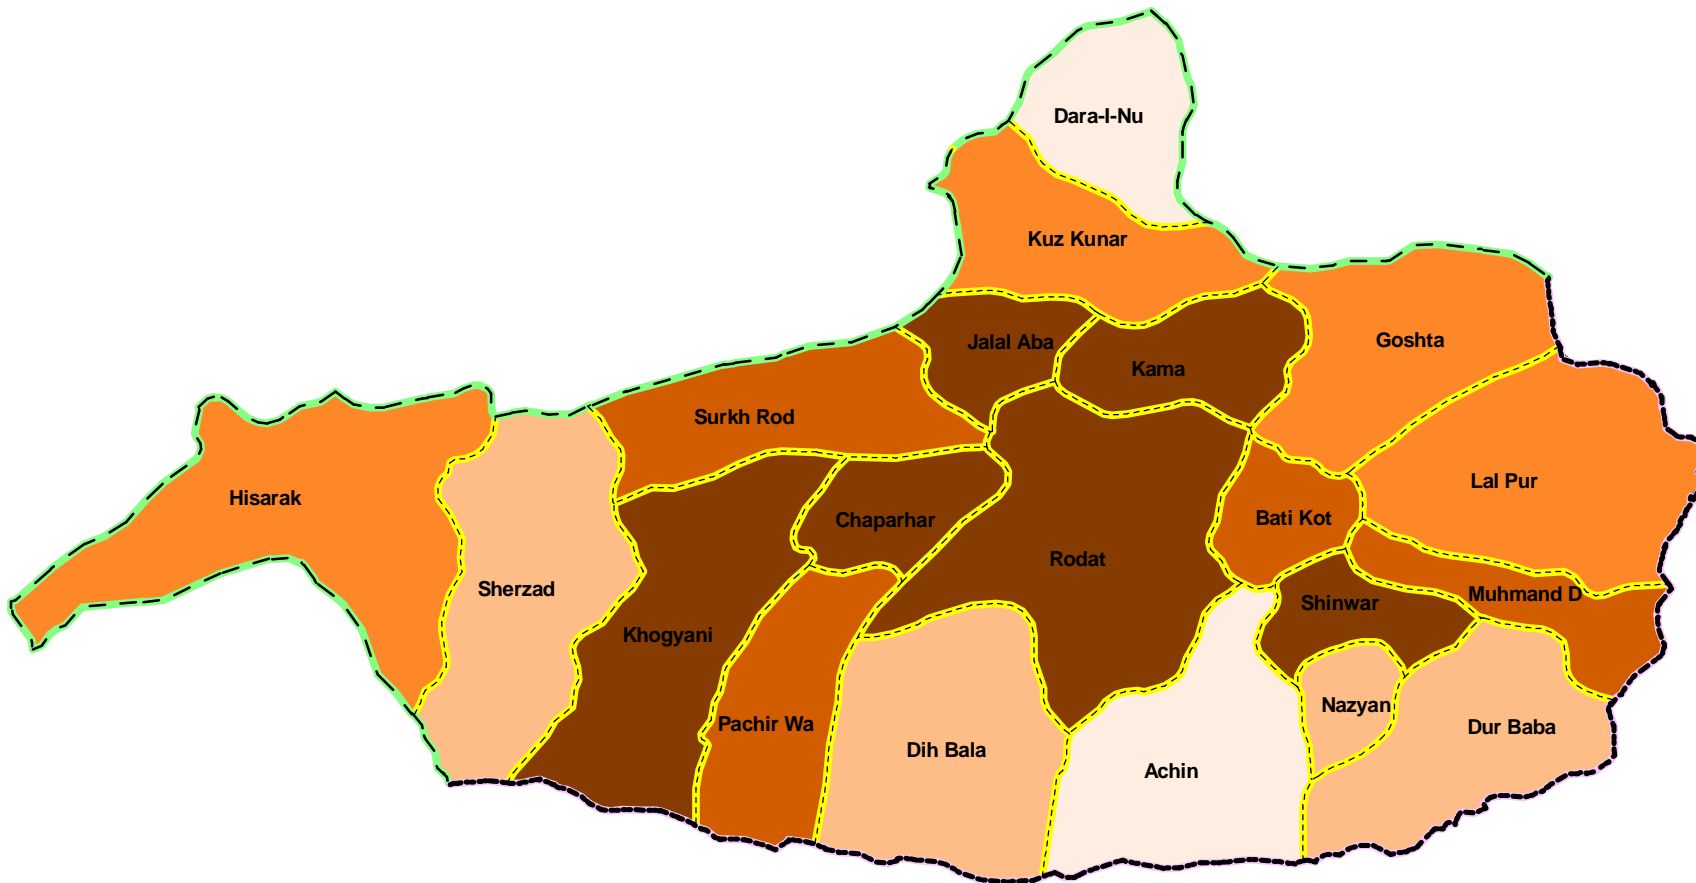

Nangarhar Province
No of Wells per District

LEGEND

BOUNDARIES

-  International
-  Province
-  District

No of Wells / District

-  0 - 20
-  20 - 100
-  100 - 200
-  200 - 300
-  300 - 628

Note:

The boundaries and names on the maps do not imply official endorsement or acceptance by the United Nations.

For Standardization purpose AIMS uses the 32 provinces 329 districts boundary model.

For further information contact AIMS
E-mail: info@aims.org.af
Web site: www.aims.org.af

Project No# JAL2503/45/E

Data Source: DACAAR Office Jalalabad

DATED: December 2003

Coordinates: Geographic Decimal Degree
Datum: WGS 84

Location Diagram

0 5 10 Kilometers